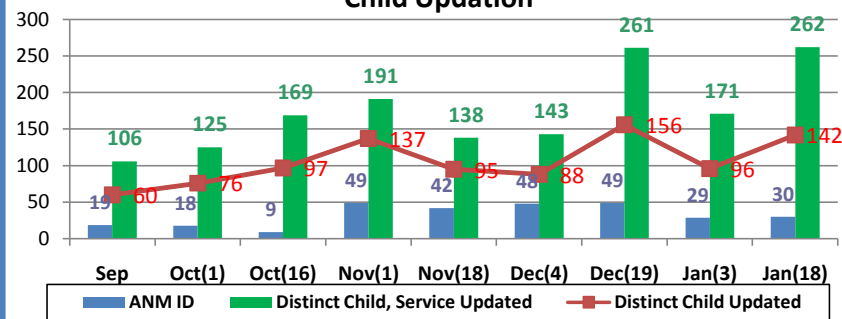

North West District

1144

738

Mother Updation

1566

947

Child Updation

Transaction vs. Service updation

Mother and Child Error