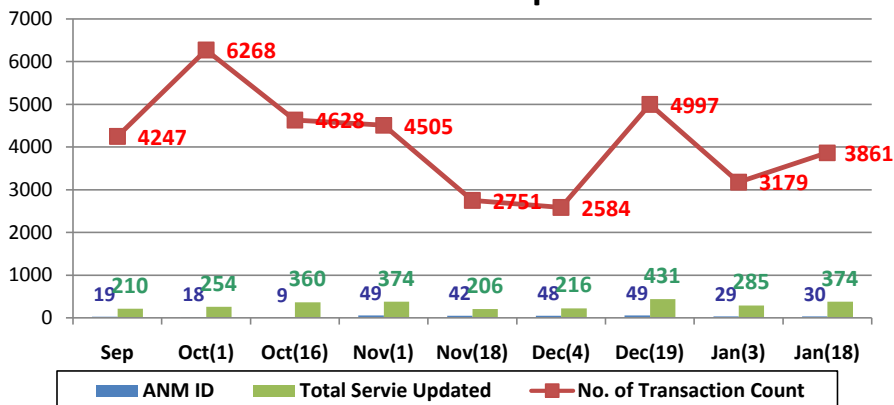

North West District

1144

738

Mother Updation

1566

947

Child Updation

Transaction vs. Service updation

Mother and Child Error