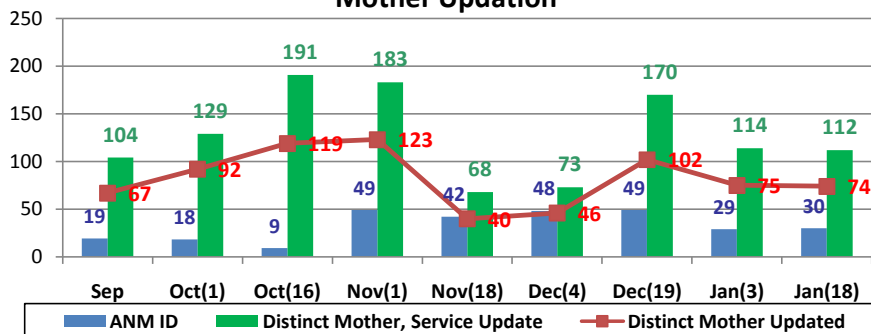

North West District

1144

738

Mother Updation

1566

947

Child Updation

Transaction vs. Service updation

Mother and Child Error